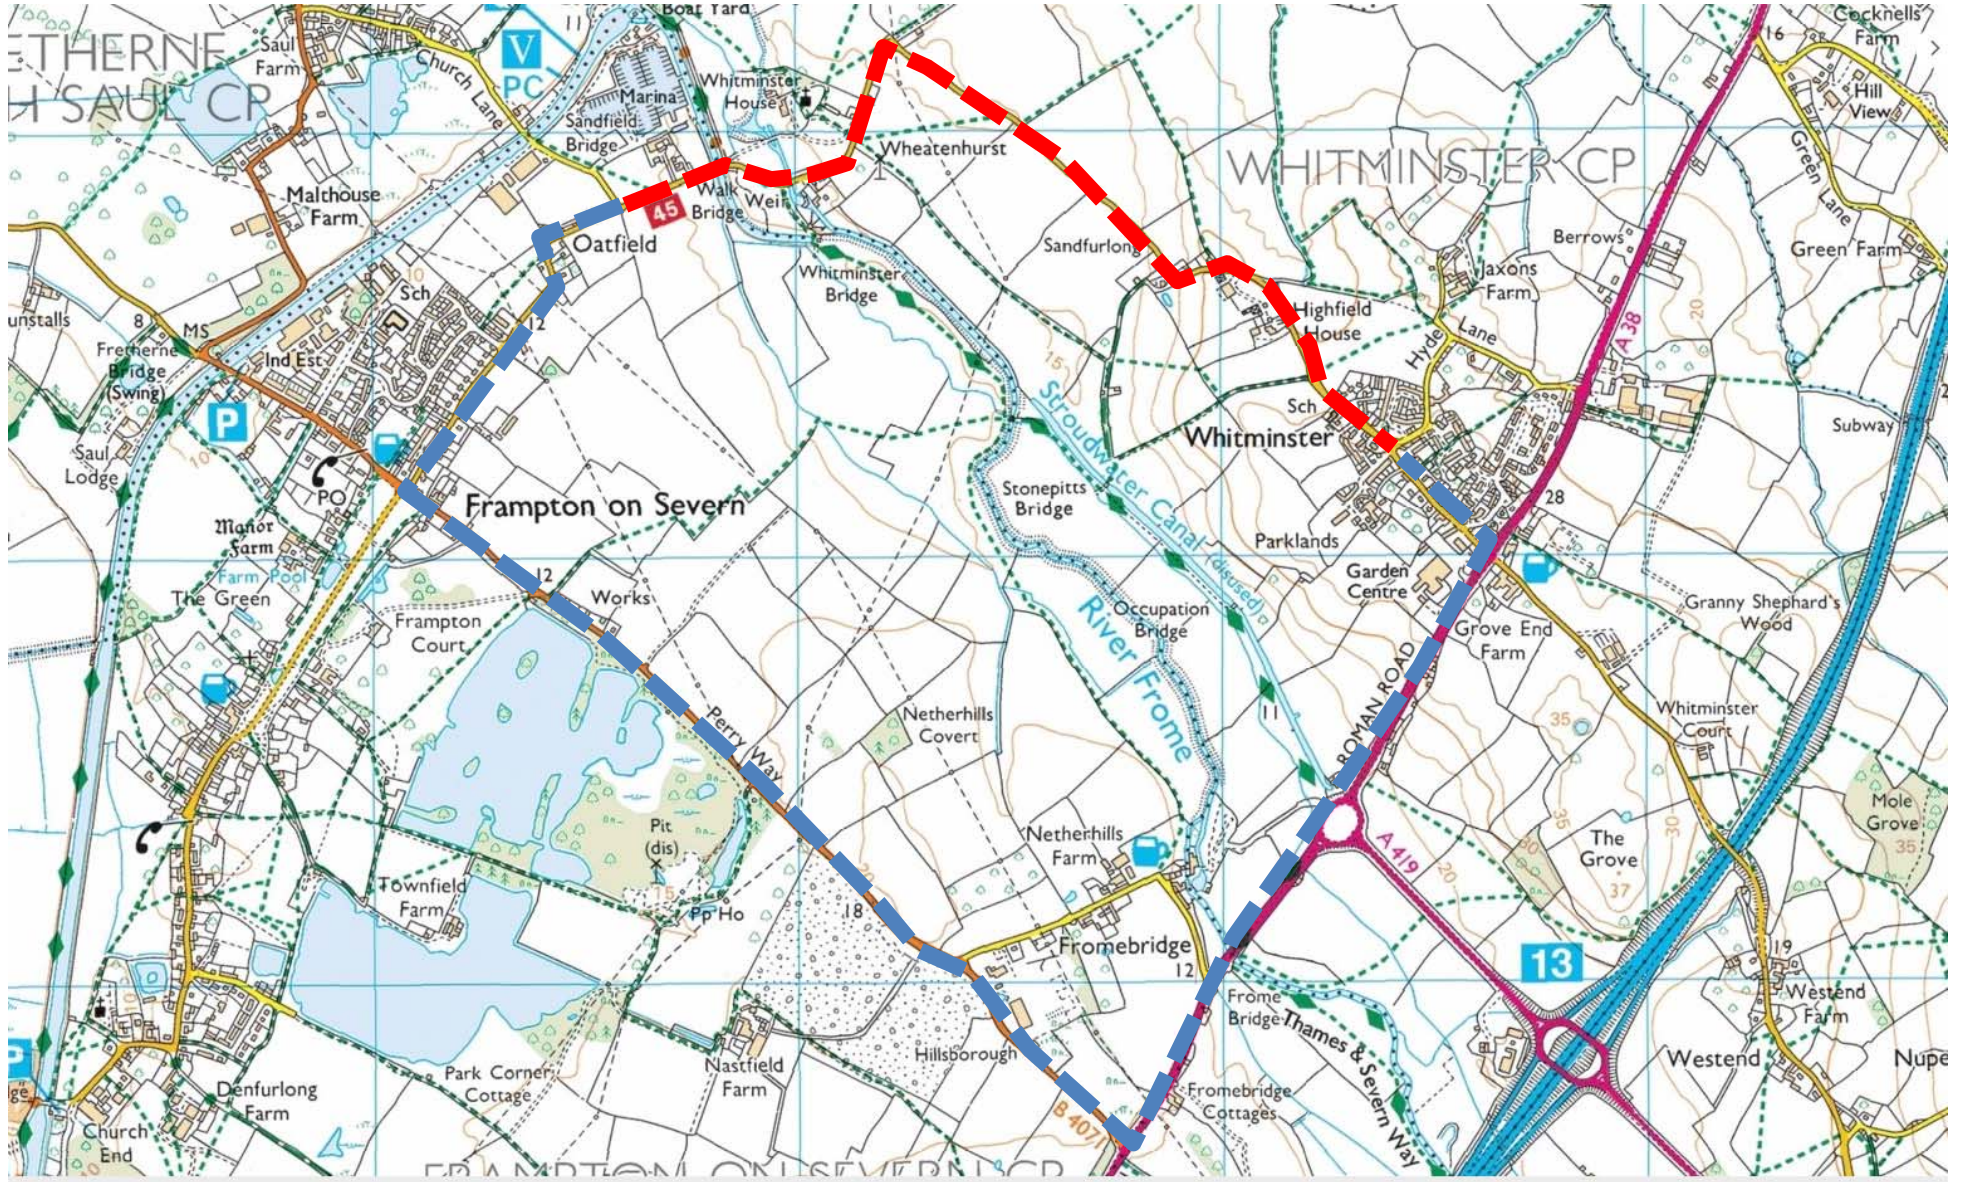

Walk Bridge Road Closure & Diversion

ROAD CLOSURE (ACCESS ONLY FROM WHITMINSTER DIRECTION)

DIVERSION